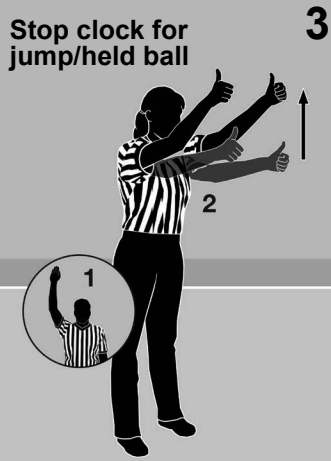

OFFICIAL NFHS BASKETBALL SIGNALS

Starting and stopping clock

Start clock 1

Stop clock 2

Stop clock for jump/held ball 3

Stop clock for foul 4

Stop clock for foul (optional bird dog) 5

Information

Directional signal 6

Throw-in and free-throw designated spot/violation 7

Move along endline on throw-in 8

Visible counts 9

Beckoning substitutes 10

60-second time-out 11

30-second time-out 12

Not closely guarded 13